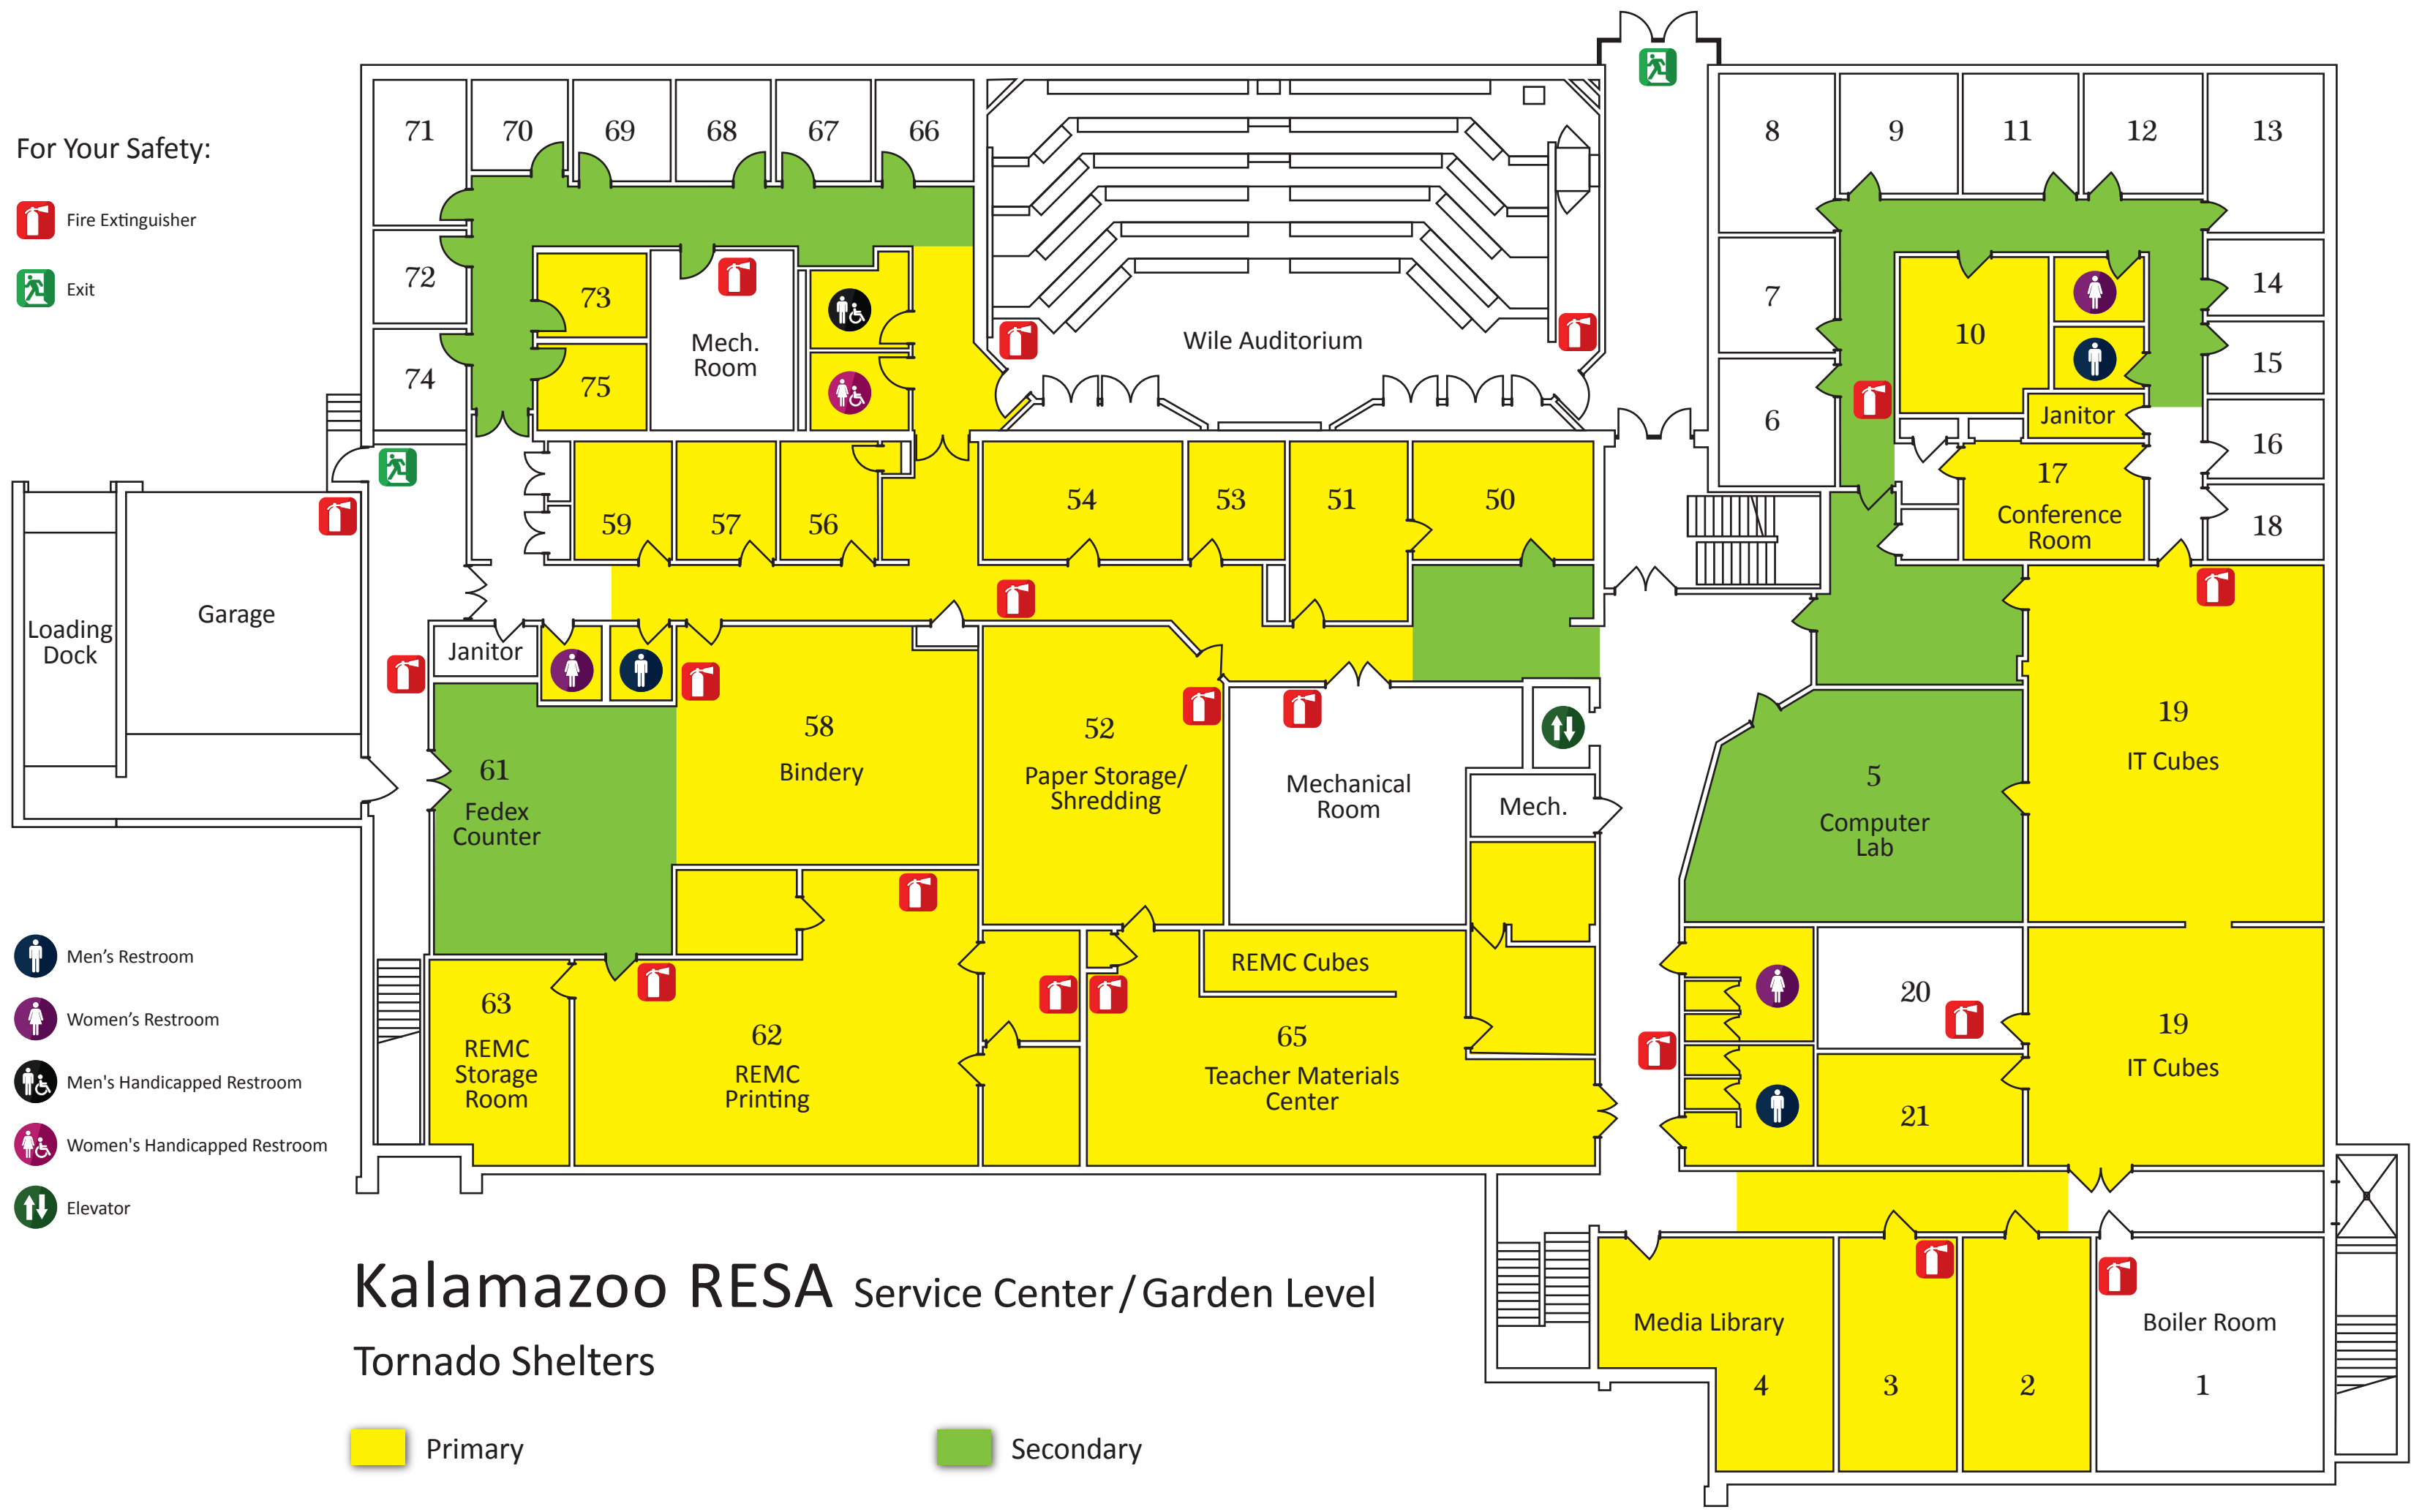

For Your Safety:

-  Fire Extinguisher
-  Exit
-  Men's Restroom
-  Women's Restroom
-  Men's Handicapped Restroom
-  Women's Handicapped Restroom
-  Elevator

# Kalamazoo RESA Service Center / Garden Level

## Tornado Shelters

-  Primary
-  Secondary